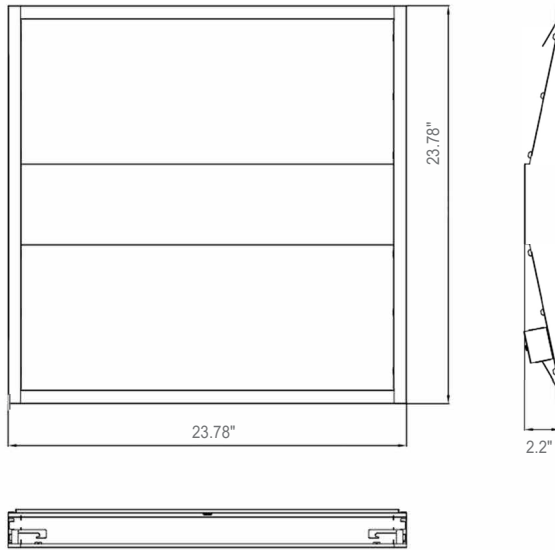

#### LUMEN PACKAGES

	20W	30W	40W	50W
2x2	2200lm	3300lm	4400lm	
2x4		3300lm	4400lm	5500lm

**DRAWINGS & PHOTOS**

2x2

2x4