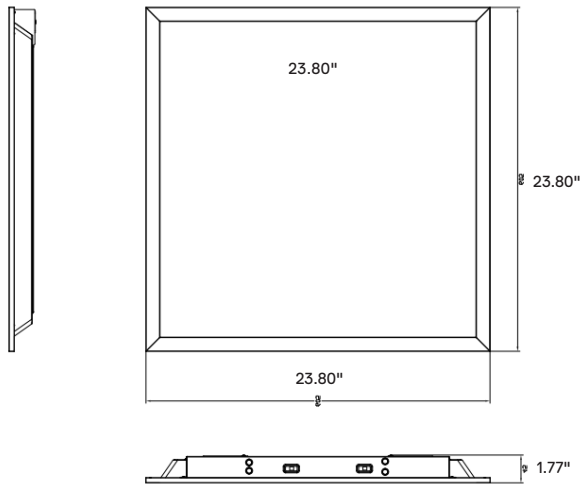

2x2

1x4

2x4

DLC LISTED

ITEM NUMBER

- BFP22L30M3300MDMVMCT
- BFP14L30M3300MDMVMCT
- BFP24L40M4400MDMVMCT