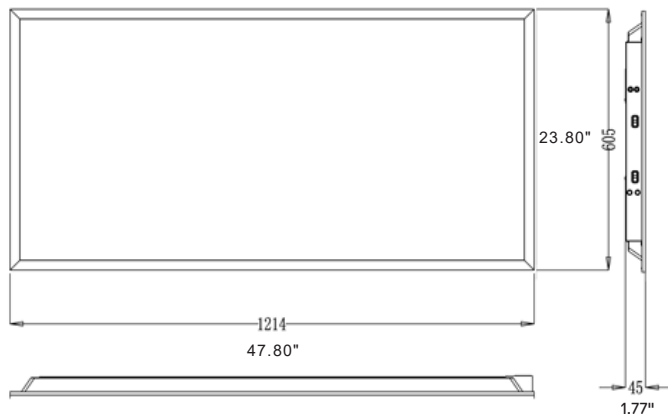

SURFACE MOUNT

| ITEM NUMBER | DIMENSIONS |
|-------------|--------------------------|
| SHFPELP1x4 | 48.0"L x 11.92"W x 2.5"H |
| SHFPELP2x2 | 24.0"L x 24.0"W x 2.5"H |
| SHFPELP2x4 | 48.0"L x 24.0"W x 2.5"H |

+/- 10% tolerance for data

2x2

1x4

2x4

DLC LISTED

ITEM NUMBER

- BFP22L30M3300MDMVMCT
- BFP14L30M3300MDMVMCT
- BFP24L40M4400MDMVMCT