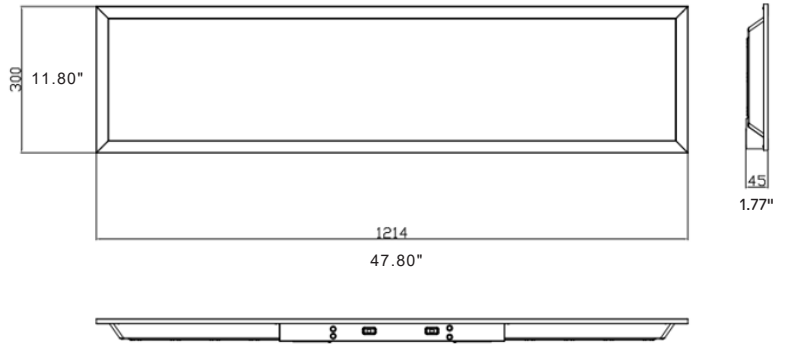

2x2

1x4

2x4

DLC LISTED

ITEM NUMBER

- BFP22L30M3300MDMVMCT
- BFP14L30M3300MDMVMCT
- BFP24L40M4400MDMVMCT